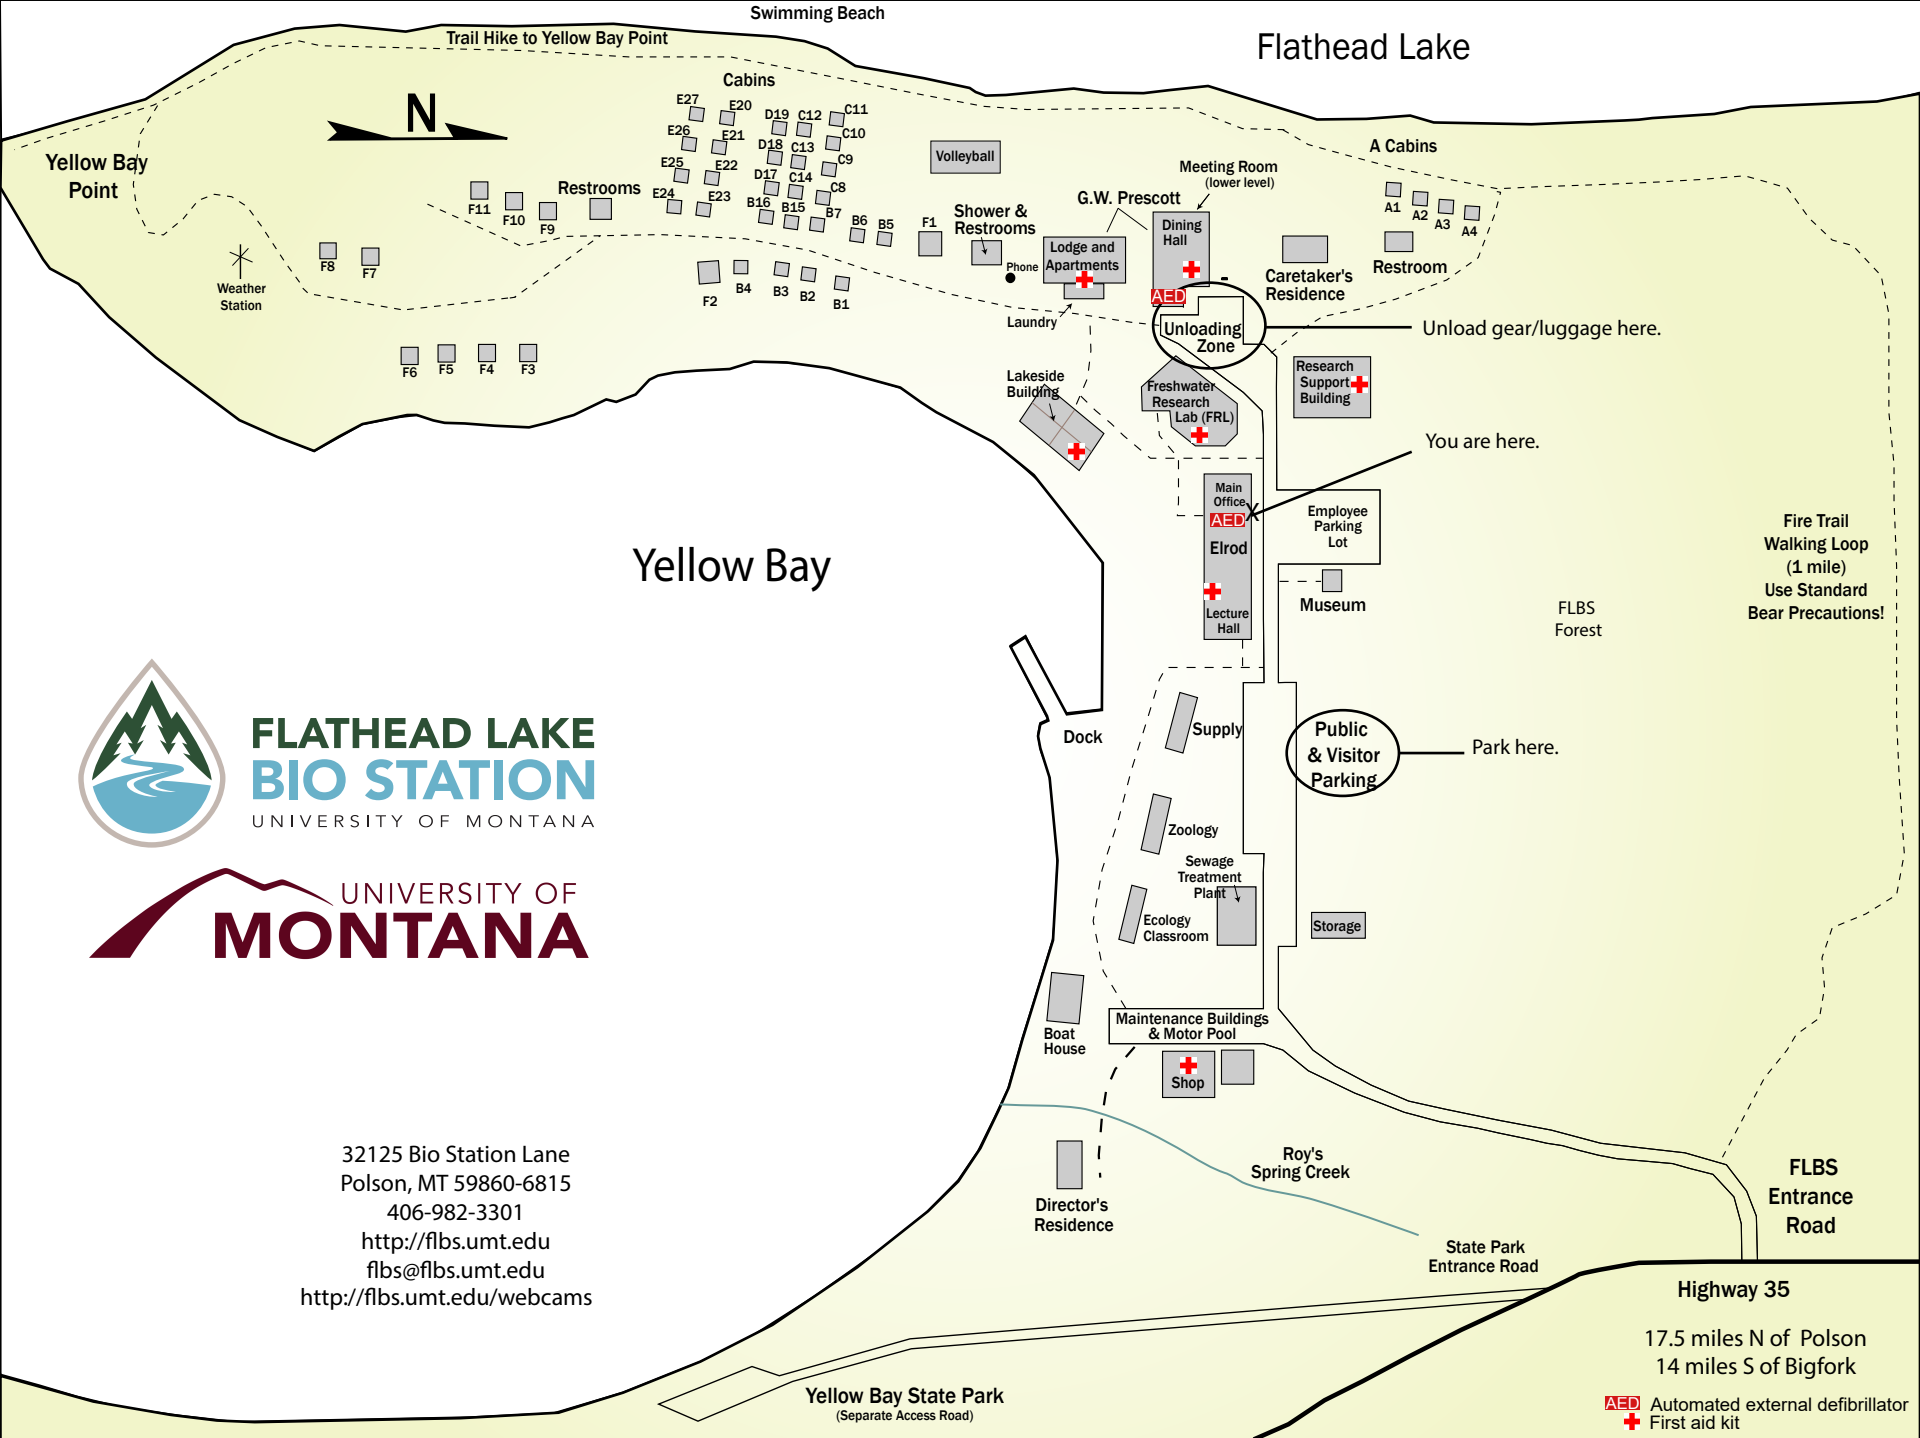

Yellow Bay State Park  
(Separate Access Road)

Flathead Lake

Yellow Bay

FLBS  
Forest

Fire Trail  
Walking Loop  
(1 mile)  
Use Standard  
Bear Precautions!

Highway 35

17.5 miles N of Polson  
14 miles S of Bigfork

## Lodge (Lower Level)