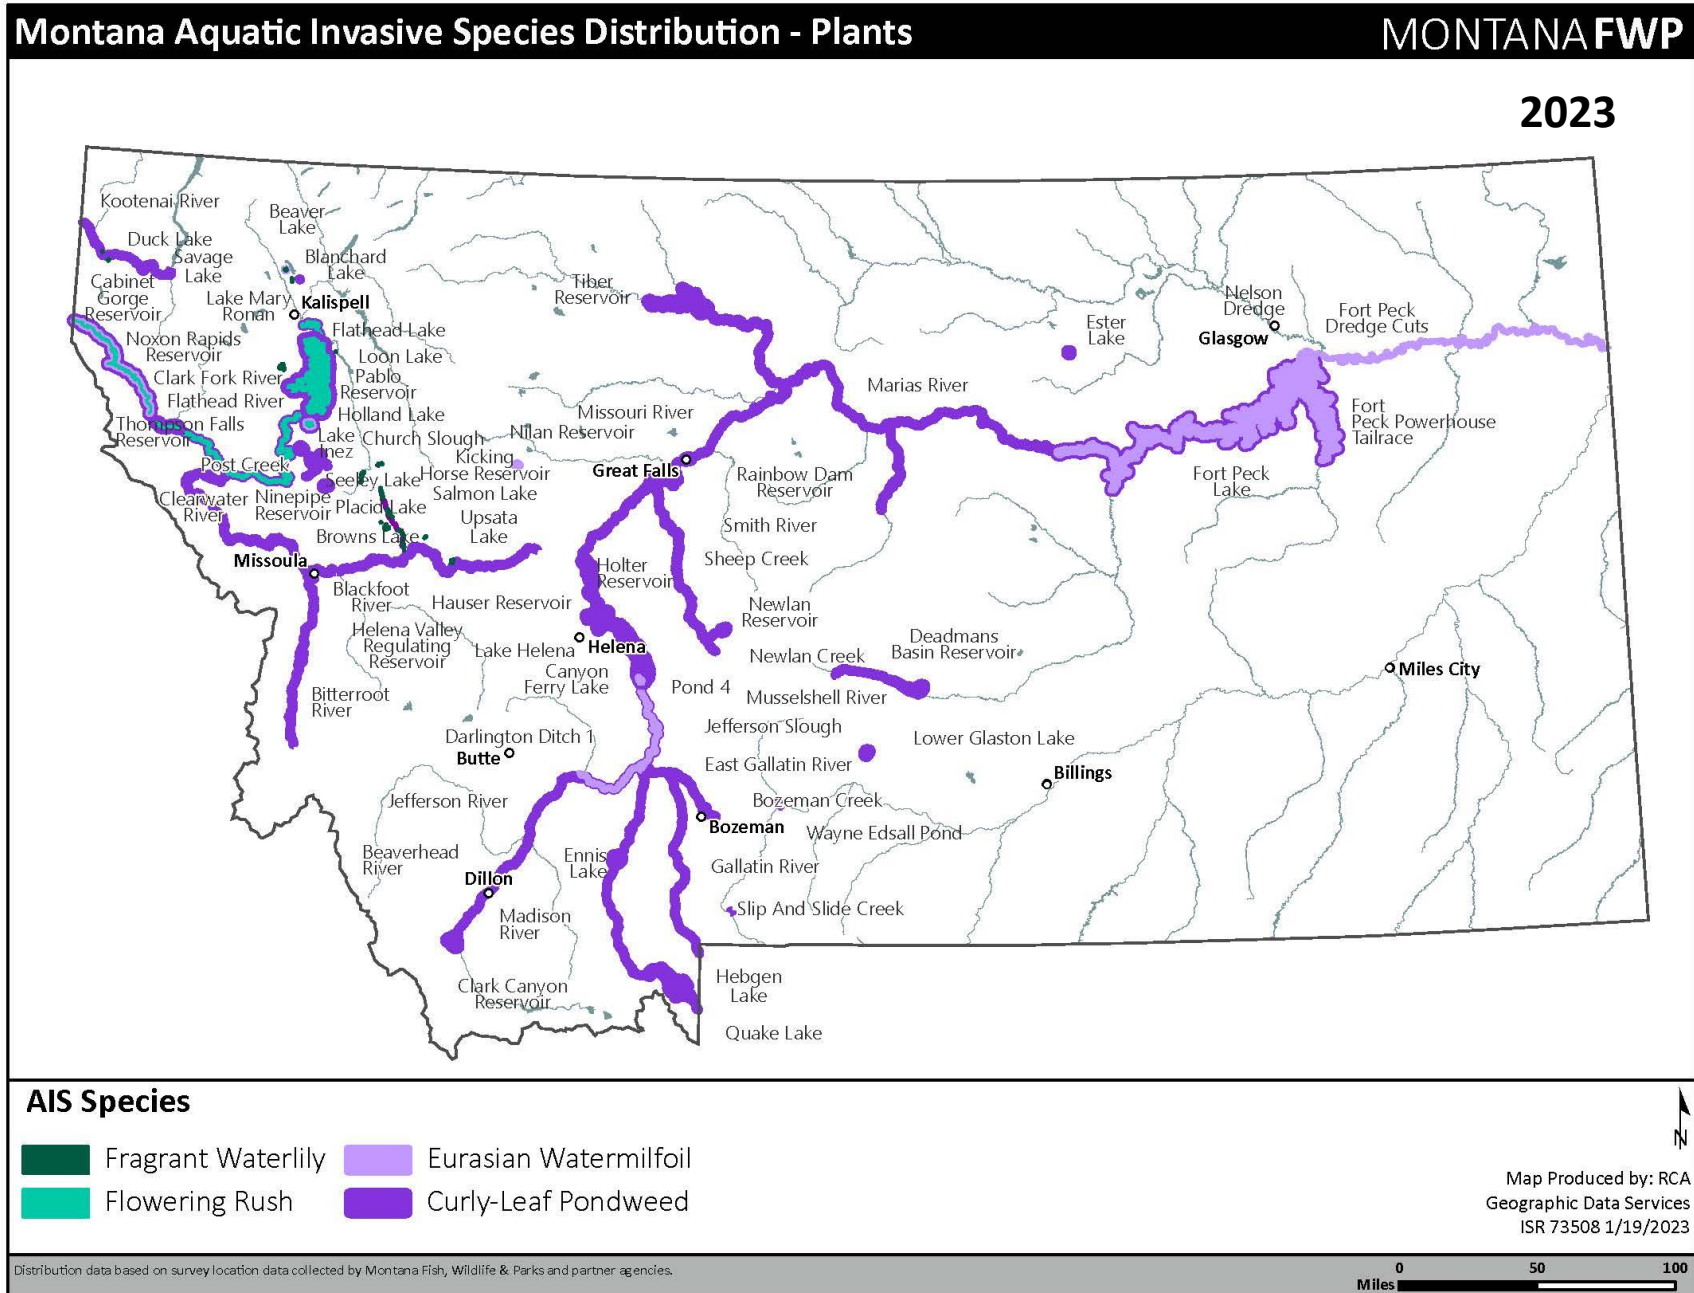

The Wonder Whys of AIS

AIS Inquiry Station #1

Distribution Map (1 of 5)

The Wonder Whys of AIS

AIS Inquiry Station #2

Distribution Map (2 of 5)

Montana Aquatic Invasive Species Distribution - Invertebrates

MONTANA FWP

2023

AIS Species

- New Zealand Mudsail
- Asian Clam
- Faucet Snail

Distribution data based on survey location data collected by Montana Fish, Wildlife & Parks and partner agencies.

0 50 100
Miles

Map Produced by: RCA
Geographic Data Services
ISR 51731 1/18/2023

The Wonder Whys of AIS

AIS Inquiry Station #3

Distribution Map (3 of 5)