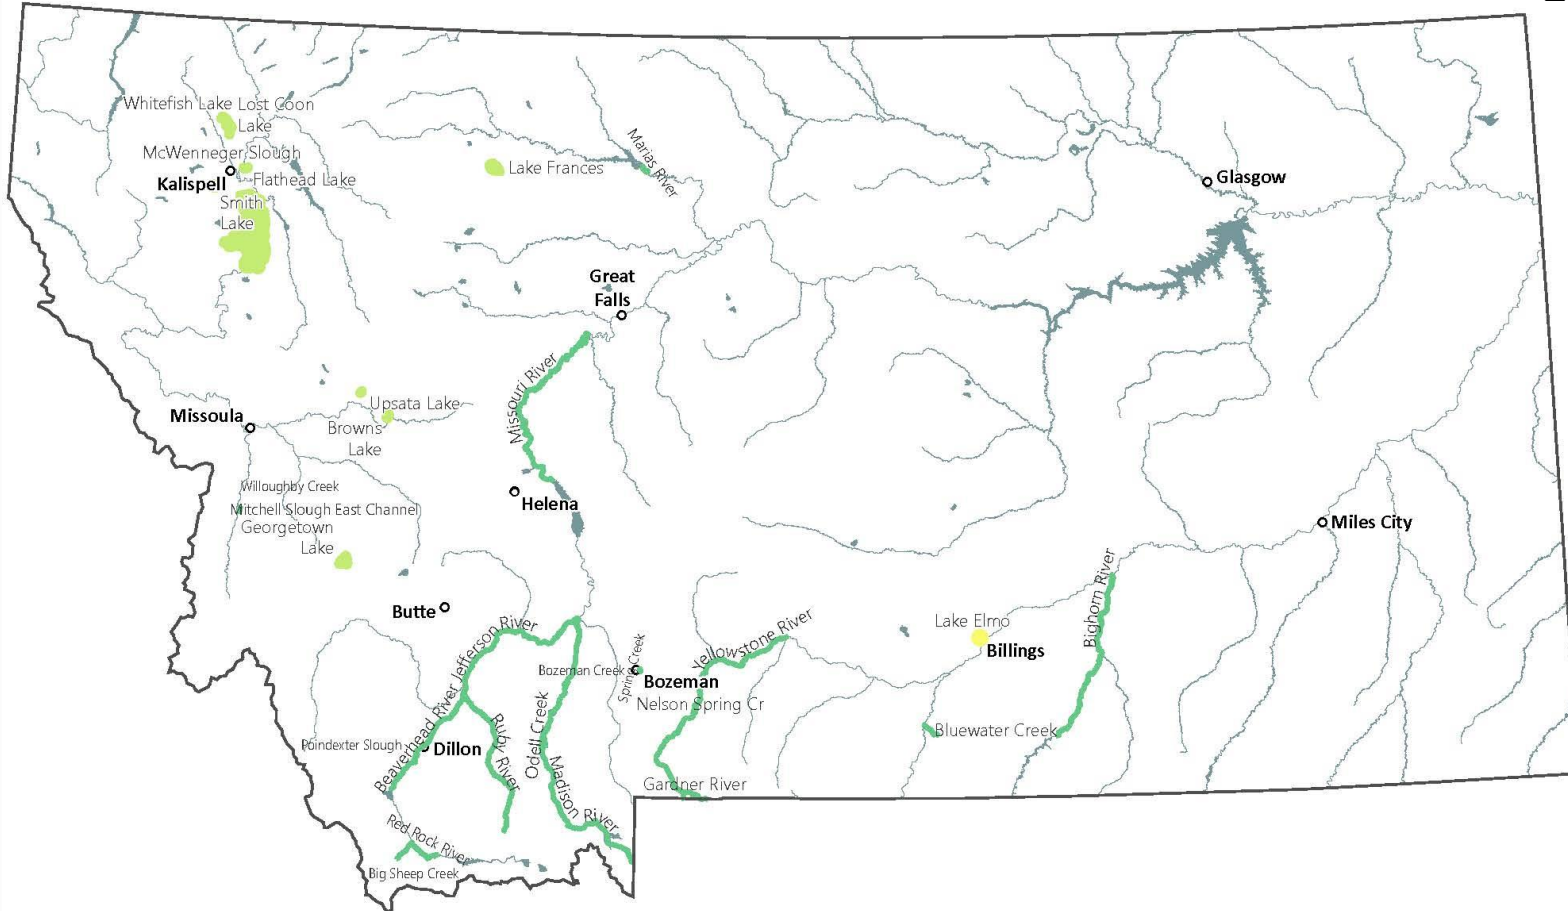

The Wonder Whys of AIS

AIS Inquiry Station #1

Distribution Map (1 of 5)

The Wonder Whys of AIS

AIS Inquiry Station #2

Distribution Map (2 of 5)

Montana Aquatic Invasive Species Distribution - Invertebrates

MONTANA FWP

2023

AIS Species

- New Zealand Mudsail
- Asian Clam
- Faucet Snail

Distribution data based on survey location data collected by Montana Fish, Wildlife & Parks and partner agencies.

0 50 100
Miles

Map Produced by: RCA
Geographic Data Services
ISR 51731 1/18/2023

The Wonder Whys of AIS

AIS Inquiry Station #3

Distribution Map (3 of 5)