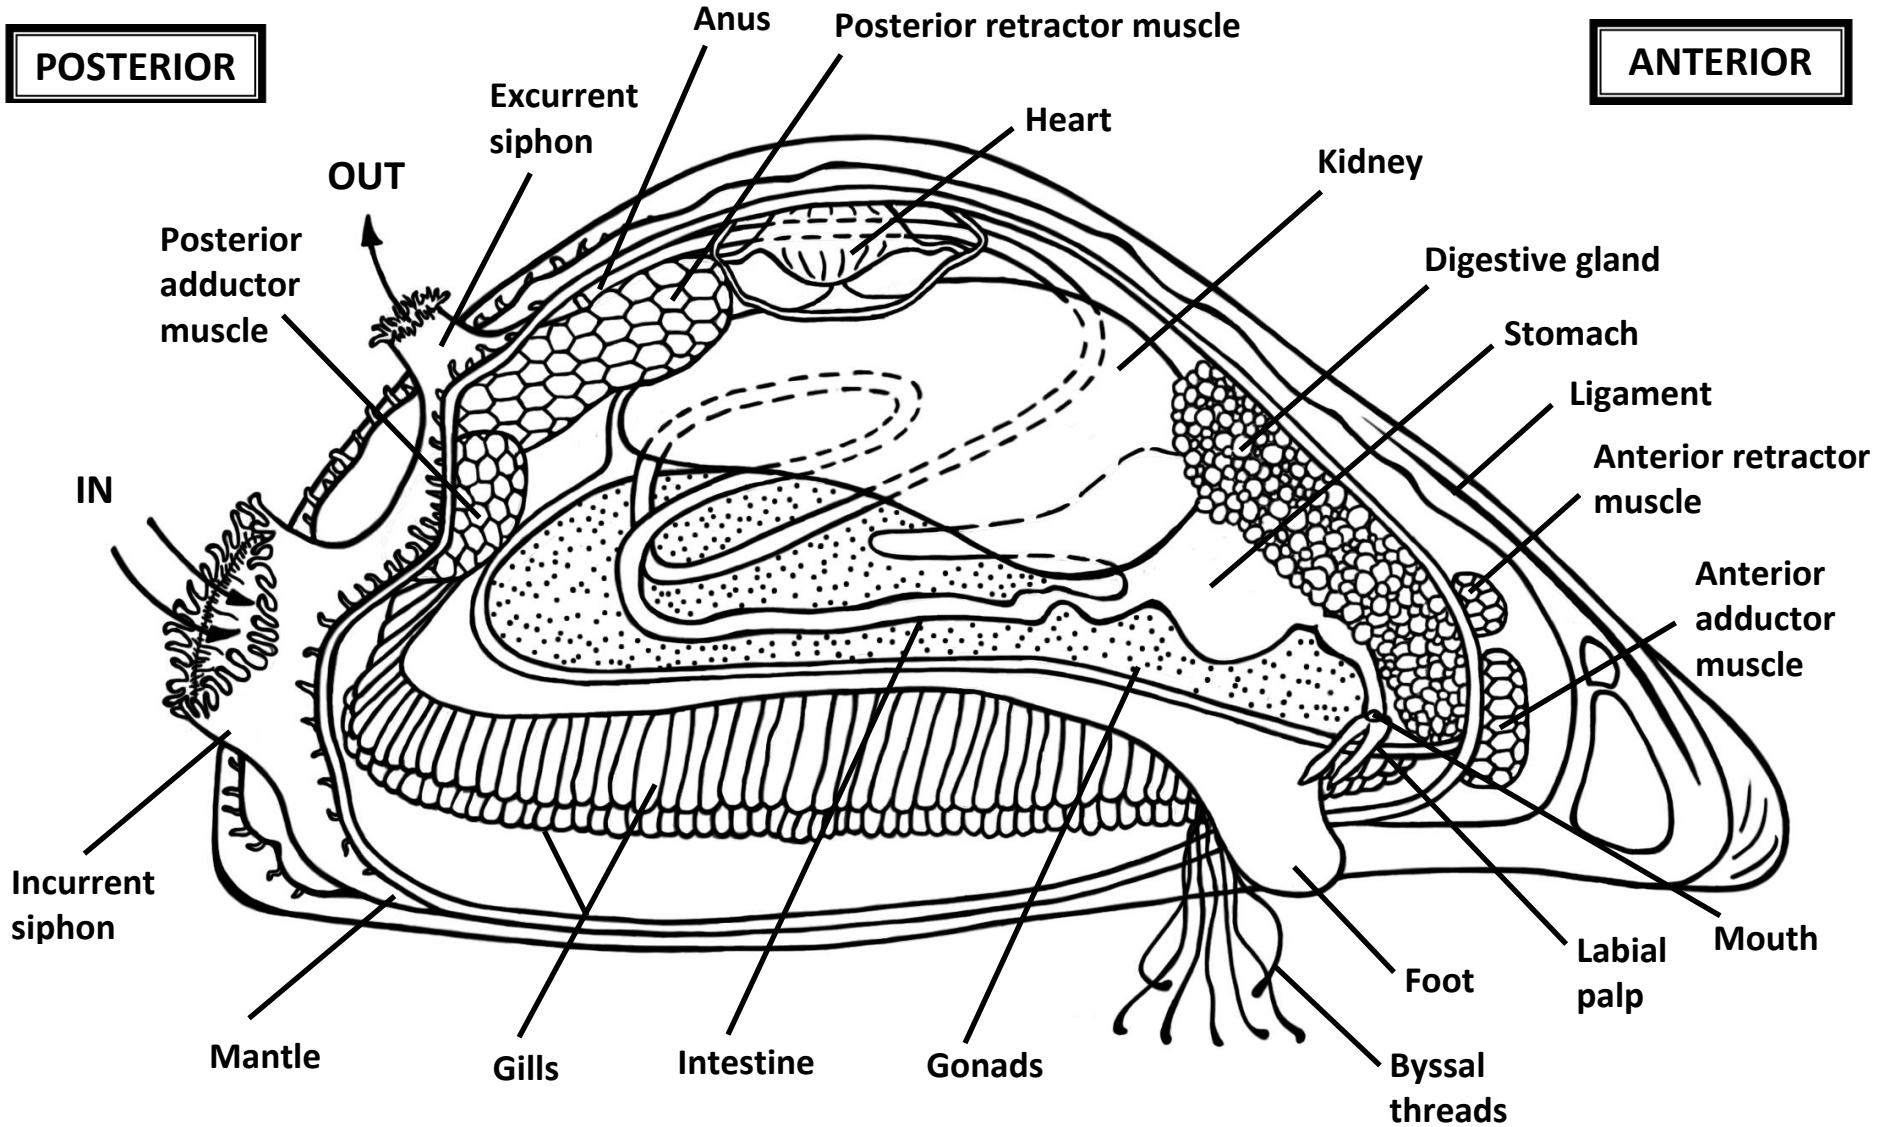

Mussel Mania

Zebra Mussel Anatomy

© 2019 AIS Unit created by the Flathead Lake Biological Station and the Flathead Lakers. Funded by the Montana Department of Natural Resources and Conservation, FLBS, and Flathead Lakers.