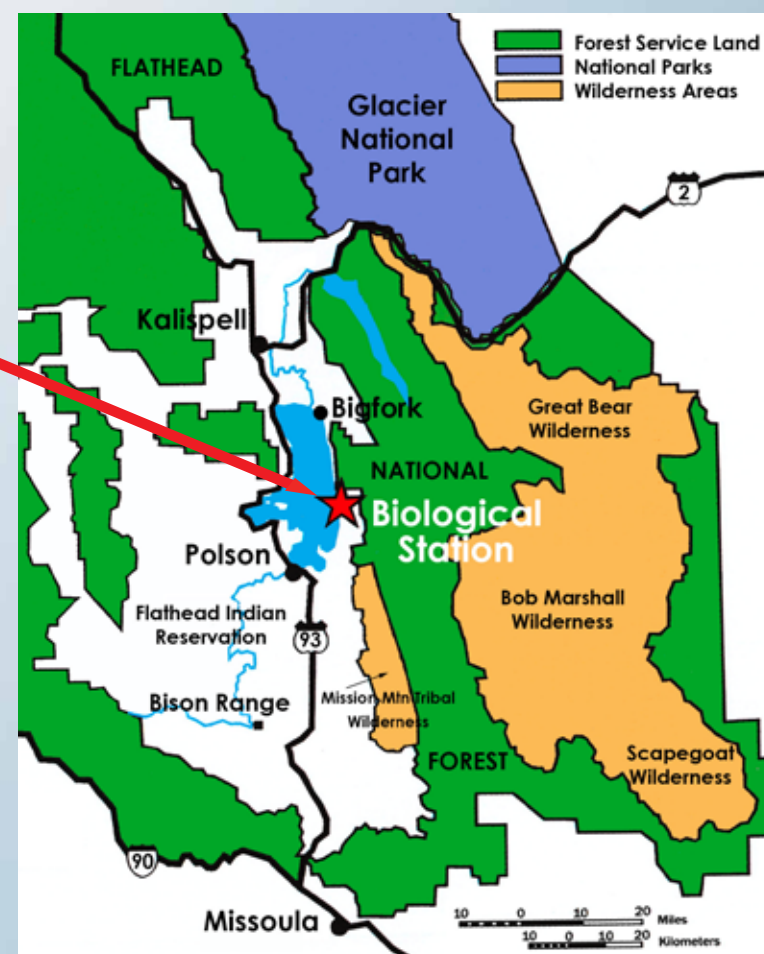

Flathead Lake Biological Station, University of Montana
32125 Bio Station Lane, Polson, MT 59860-6815 USA
Ph.: 406.982.3301 Fax: 406.982.3201 Email: flbs@flbs.umt.edu
Web: <http://flbs.umt.edu> www.facebook.com/umflbs
Webcams: <http://flbs.umt.edu/webcams>